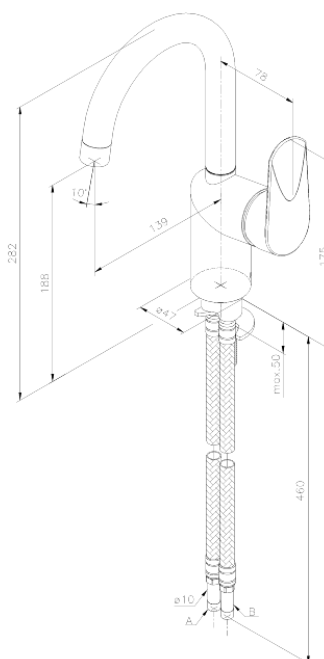

FM Mattsson Mora Group Denmark
Abildager 26 A, 2605 Brøndby, Denmark
Østbirkvej 2, 5240 Odense NØ, Denmark

+45 63 10 22 10 danmark@fmm-mora.com

For more information please visit www.damixa.com

damixa